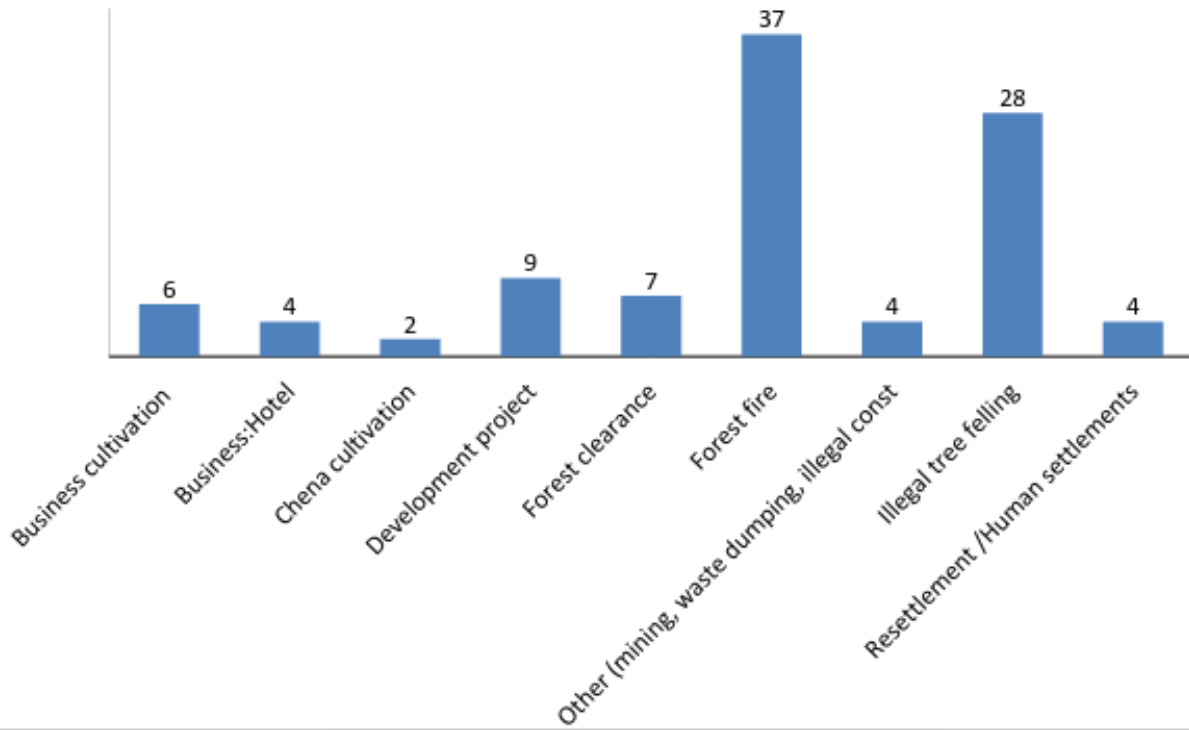

Reported forest crimes (2004-2015)