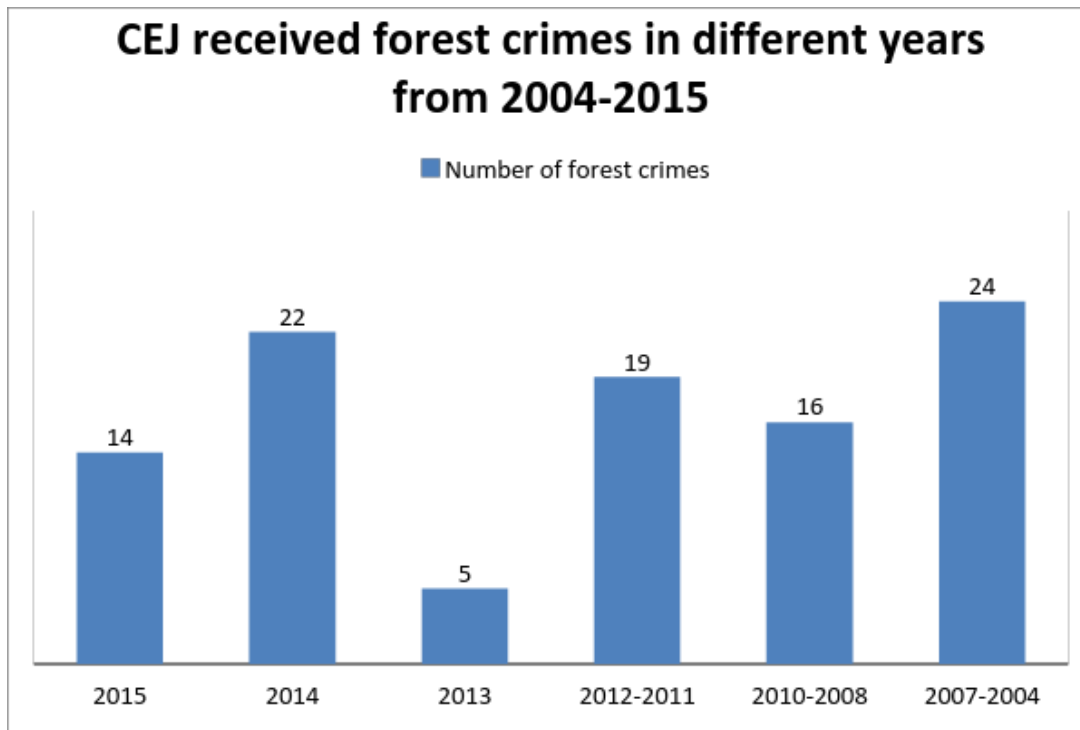

66	Muthurajavela reserve	w	Negambo	1/6/2014	Forest fire
67	Ritigahaduva forest reserve	w	Gampaha	6/10/2015	Illegal tree felling
68	Madhu forest resesrve	D	Mannar	5/12/2015	Resettlement /Human settlements
69	willagala forest reserve	D	Hambanthota	6/5/2011	Business:cultivation
70	Piduratalagala reserve	w	Nuwara-eliya	2/23/2011	Forest fire
71	walapane forest area	w	Nuwara-eliya	8/11/2011	Forest fire
72	Lihiniyagala reserve	w	Nuwara-eliya	9/22/2011	Forest fire
73	Thibirigolla Sanctuary	D	Ampara	5/16/2012	Illegal tree felling
74	Pine tree cultivation Manalkadu	D	Jaffna	8/18/2012	Forest fire
75	Jambugas Ambalama forest area	w	Ratnapura	3/14/2014	Forest fire
76	wasgamuva reserve	D	Polonnaruva	7/25/2015	Forest fire
77	Nadukara Kanda reserve	I	Badulla	10/1/2013	Forest fire
78	Ambuluvava forest reserve	w	Kandy	2/22/2012	Forest fire
79	Darapanahela mountain reserve	w	Nuwara-eliya	9/29/2012	Forest fire
80	Nawalakanda and Delgoda State Forest Reserve	w	Galle	12/26/2010	Illegal tree felling
81	Lahugala forest reserve	D	Ampara	7/4/2011	Illegal tree felling
82	Seethavaka forest reserve	w	Colombo	4/3/2011	Forest clearance
83	Keenagoda Reserve	w	Gampaha	9/5/2015	Illegal tree felling
84	Dandeniy Forest Reserve	D	Hambanthota	2/11/2015	Development Project
85	Forest reserve near Lakshapana state	w	Nuwara-eliya	3/25/2015	Forest fire
86	Bakmitiya-Thibirigolla Forest Reserve	D	Ampara	11/30/2014	Forest clearance
87	Andam Kulam Forest reserve			12/8/2014	Business:cultivation
88	Kokilai Sanctuary	D	Mullaitivu	12/8/2014	Business:Hotel
89	Batana Kanda Thalagolla Forest	I	Matale	7/16/2014	Forest fire
90	Maduruoya Forest reserve	D	Ampara	7/29/2014	Forest fire
91	Hikkagala forest fire	w	Nuwara-eliya	6/27/2013	Forest fire
92	Sinharaja forest	w	Ratnapura	10/9/2014	Forest clearance
93	wadinagala forest reserve	D	Monaragala	8/13/2013	Forest fire
94	Embilipitiya forest reserve	w	Ratnapura	8/28/2014	Forest fire
95	Diyapokuna Ella Forest Reserve	w	Kalutara	8/31/2012	Illegal tree felling
96	Hora Kelaya forest reserve	w	Kalutara	6/20/2013	Illegal tree felling
97	Sinharaja forest	w	Ratnapura	1/26/2014	Illegal tree felling
98	Sinharaja forest	w	Ratnapura	9/20/2011	Illegal tree felling
99	Knuckles Forest	I	Matale	12/3/2014	Solid waste dumping
100	Buttala forest reserve	D	Monaragala	4/19/2012	Forest clearance
101	Chunnakadu reserve	D	Trincomalee	8/22/2011	Business:cultivation

Forest crime reported before CBR+